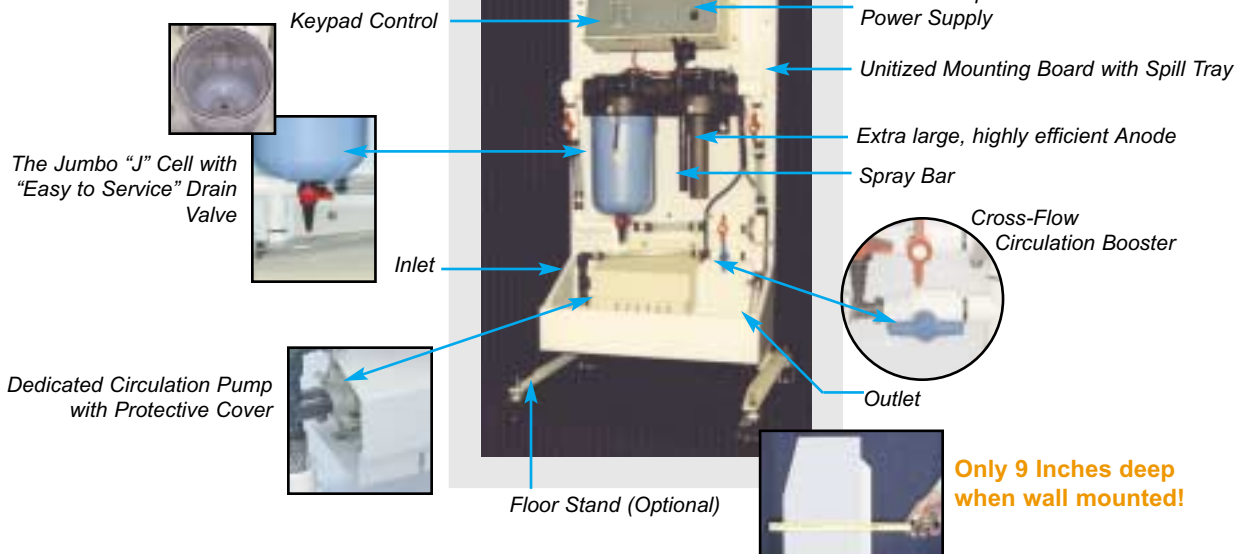

Recovers up to 98% available silver, Reduces replenishment, and Protects the wash water !

Recovers silver from B & W, E-6, and C-41 photo processing chemistries

Silver Wizard™ J-SERIES